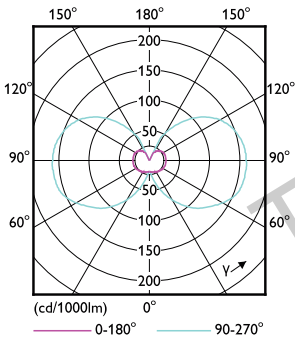

Product data

General Information		Lamp Current (Nom)	
Cap-Base	G4 [G4]	Lamp Current (Nom)	240 mA
EU RoHS compliant	Yes	Wattage Equivalent	20 W
Nominal Lifetime (Nom)	15000 h	Starting Time (Nom)	0.5 s
Switching Cycle	50000X	Warm Up Time to 60% Light (Nom)	0.5 s
Technical Type	1.7-20W	Power Factor (Nom)	0.5
		Voltage (Nom)	12 V
Light Technical		Temperature	
Color Code	830 [CCT of 3000K]	T-Case Maximum (Nom)	56 °C
Luminous Flux (Nom)	205 lm		
Color Designation	White (WH)	Controls and Dimming	
Correlated Color Temperature (Nom)	3000 K	Dimmable	No
Luminous Efficacy (rated) (Nom)	120.00 lm/W		
Color Consistency	<6	Approval and Application	
Color Rendering Index (Nom)	80	Energy Efficiency Label (EEL)	A++
LLMF At End Of Nominal Lifetime (Nom)	70 %	Suitable For Accent Lighting	No
		Energy Consumption kWh/1000 h	2 kWh
Operating and Electrical		Product Data	
Input Frequency	- Hz	Full product code	871869679308400
Power (Nom)	1.7 W		

Dimensional drawing

Capsule 12V2W-20W 200lm N.AD 3000K G4

Product	D	C
CorePro LEDcapsuleLV 1.7-20W G4 830	14.5 mm	38 mm

Photometric data

LEDcapsule CorePro 0.9-10W G4 Capsule 827 ND

LEDcapsule CorePro 1.7-20W G4 Capsule 830 ND