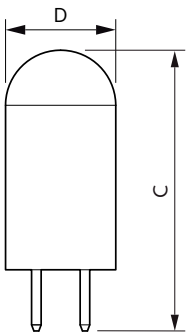

Product data

General Information		Lamp Current (Nom)	
Cap-Base	G4 [G4]	Lamp Current (Nom)	240 mA
EU RoHS compliant	Yes	Wattage Equivalent	20 W
Nominal Lifetime (Nom)	15000 h	Starting Time (Nom)	0.5 s
Switching Cycle	50000X	Warm Up Time to 60% Light (Nom)	0.5 s
Technical Type	1.7-20W	Power Factor (Nom)	0.5
		Voltage (Nom)	12 V
Light Technical		Temperature	
Color Code	830 [CCT of 3000K]	T-Case Maximum (Nom)	56 °C
Luminous Flux (Nom)	205 lm		
Color Designation	White (WH)	Controls and Dimming	
Correlated Color Temperature (Nom)	3000 K	Dimmable	No
Luminous Efficacy (rated) (Nom)	120.00 lm/W		
Color Consistency	<6	Approval and Application	
Color Rendering Index (Nom)	80	Energy Efficiency Label (EEL)	A++
LLMF At End Of Nominal Lifetime (Nom)	70 %	Suitable For Accent Lighting	No
		Energy Consumption kWh/1000 h	2 kWh
Operating and Electrical		Product Data	
Input Frequency	- Hz	Full product code	871869679308400
Power (Nom)	1.7 W		

Dimensional drawing

Capsule 12V2W-20W 200lm N.AD 3000K G4

Product	D	C
CorePro LEDcapsuleLV 1.7-20W G4 830	14.5 mm	38 mm

Photometric data

LEDcapsule CorePro 0.9-10W G4 Capsule 827 ND

LEDcapsule CorePro 1.7-20W G4 Capsule 830 ND