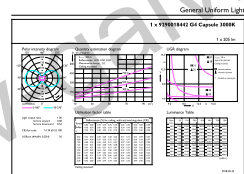

Product data

General Information		Lamp Current (Nom)	
Cap-Base	G4 [G4]	Lamp Current (Nom)	240 mA
EU RoHS compliant	Yes	Wattage Equivalent	20 W
Nominal Lifetime (Nom)	15000 h	Starting Time (Nom)	0.5 s
Switching Cycle	50000X	Warm Up Time to 60% Light (Nom)	0.5 s
Technical Type	1.7-20W	Power Factor (Nom)	0.5
		Voltage (Nom)	12 V
Light Technical		Temperature	
Color Code	830 [CCT of 3000K]	T-Case Maximum (Nom)	56 °C
Luminous Flux (Nom)	205 lm		
Color Designation	White (WH)	Controls and Dimming	
Correlated Color Temperature (Nom)	3000 K	Dimmable	No
Luminous Efficacy (rated) (Nom)	120.00 lm/W		
Color Consistency	<6	Approval and Application	
Color Rendering Index (Nom)	80	Energy Efficiency Label (EEL)	A++
LLMF At End Of Nominal Lifetime (Nom)	70 %	Suitable For Accent Lighting	No
		Energy Consumption kWh/1000 h	2 kWh
Operating and Electrical		Product Data	
Input Frequency	- Hz	Full product code	871869679308400
Power (Nom)	1.7 W		

Dimensional drawing

Capsule 12V2W-20W 200lm N.AD 3000K G4

Product	D	C
CorePro LEDcapsuleLV 1.7-20W G4 830	14.5 mm	38 mm

Photometric data

LEDcapsule CorePro 0.9-10W G4 Capsule 827 ND

LEDcapsule CorePro 1.7-20W G4 Capsule 830 ND