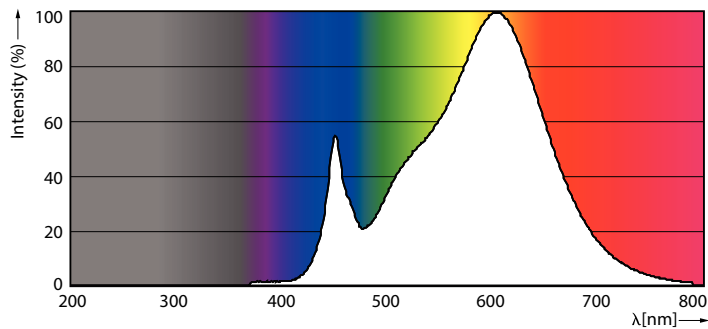

LEDcapsule CorePro 0.9-10W G4 Capsule 830 ND