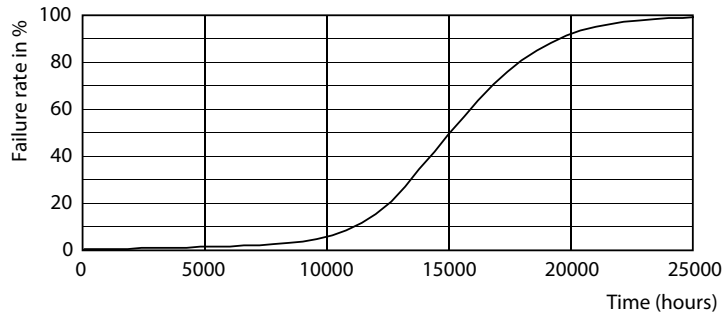

CorePro LEDcapsule LV

Lifetime

LEDcapsule CorePro 0.9-10W G4 Capsule 830 ND

LEDcapsule CorePro 0.9-10W G4 Capsule 830 ND

Ташев-Галвинг ООД
www.tashev-galving.com