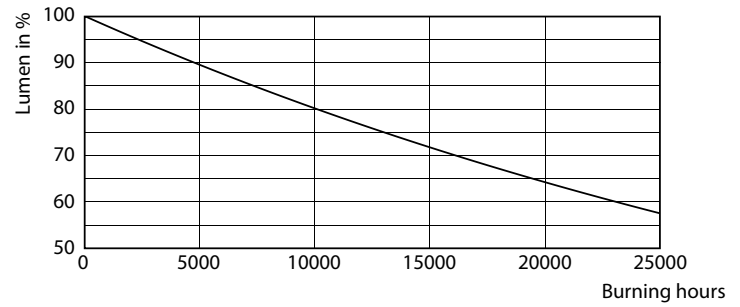

CorePro LEDcapsule LV

Lifetime

LEDcapsule CorePro 0.9-10W G4 Capsule 830 ND

LEDcapsule CorePro 0.9-10W G4 Capsule 830 ND

Ташев-Галвинг ООД
www.tashev-galving.com